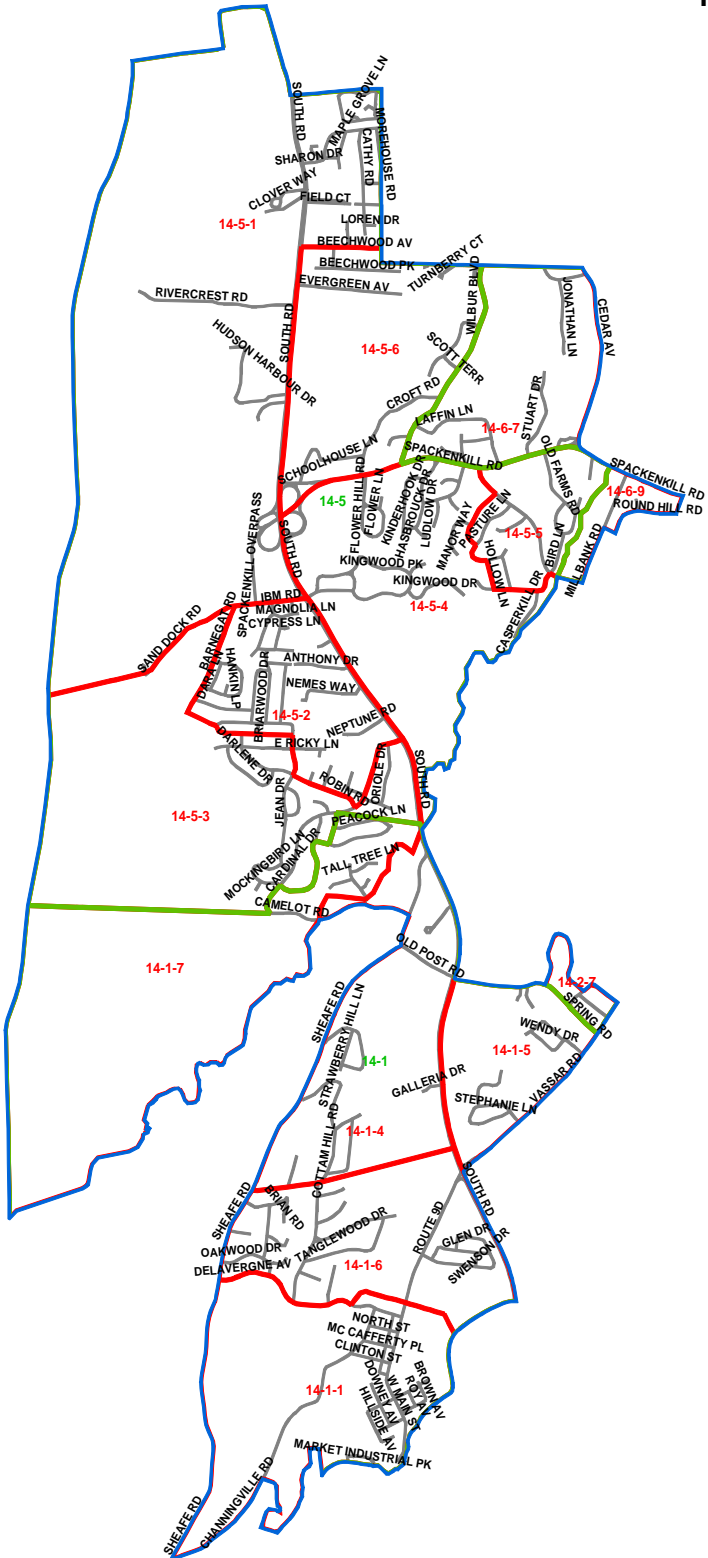

Town of Poughkeepsie

CLD 5

Map layers

- ROADS_DC070111
- Districts
- Dutchess Wards 07
- Dutchess Town
- Dutchess CLD 07

0 .33 .67 1
 Miles