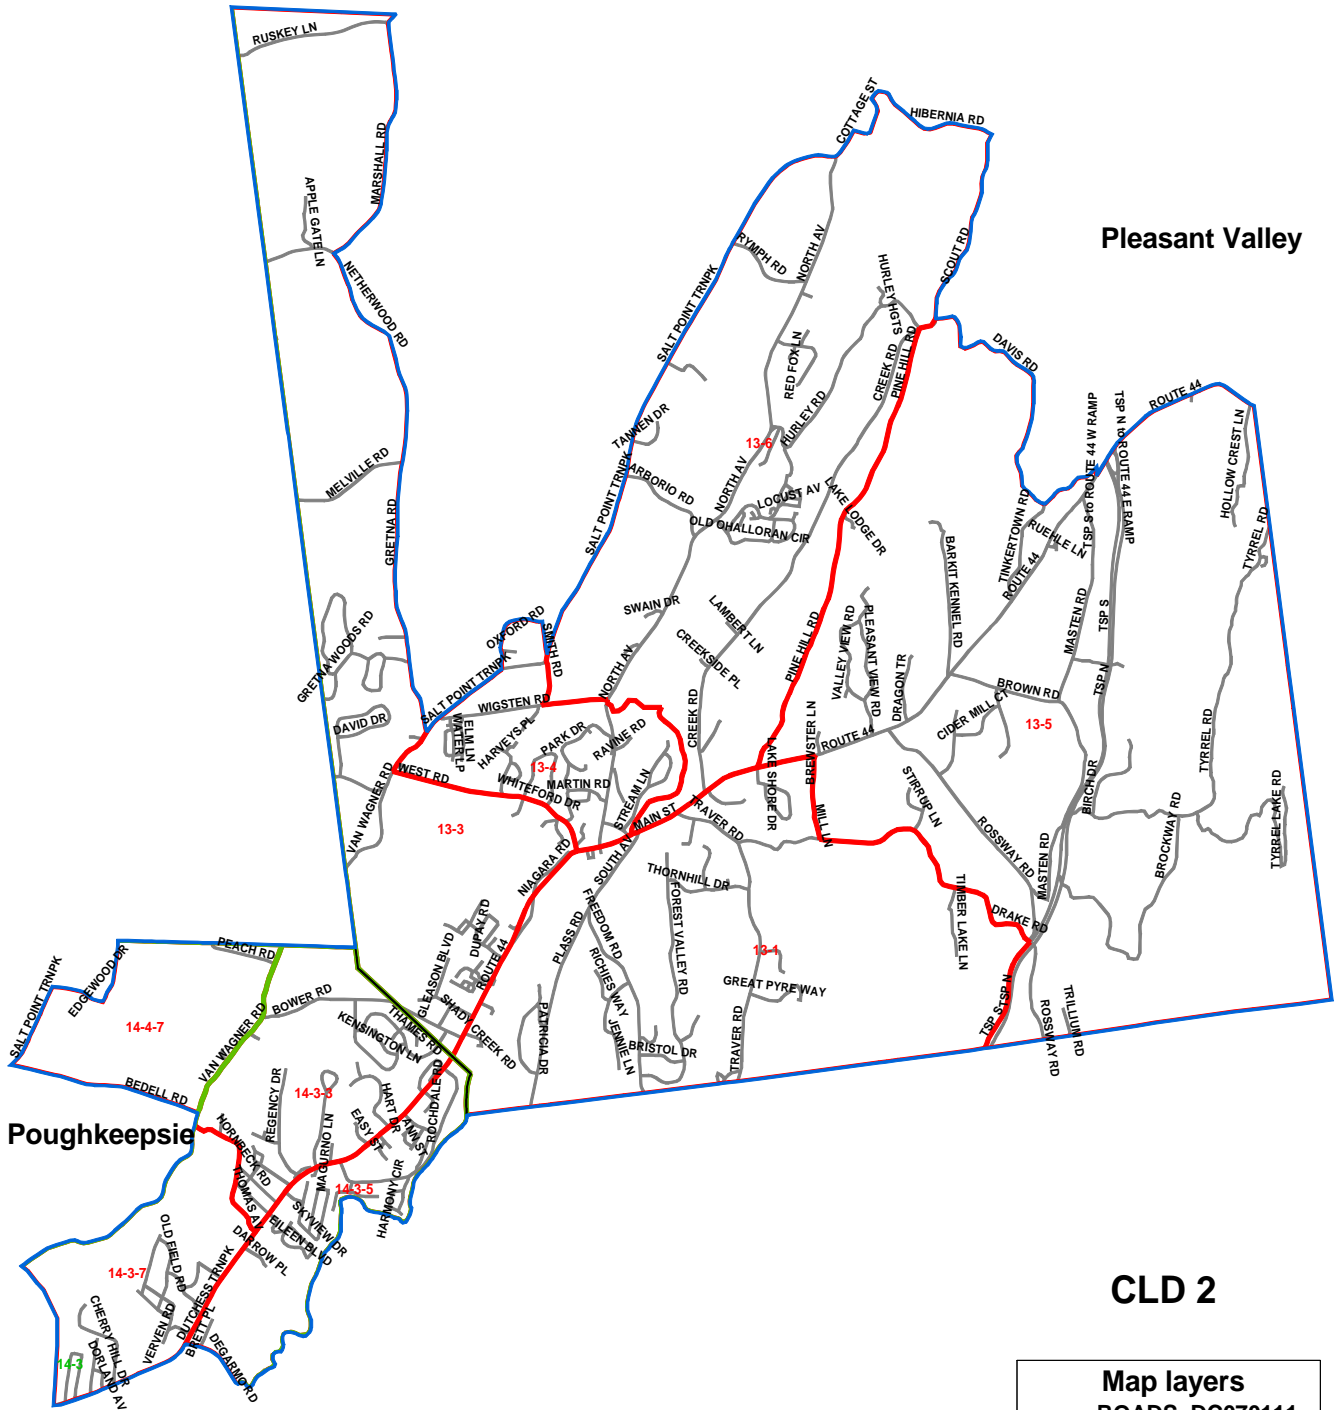

# Pleasant Valley

# Town of Poughkeepsie

# CLD 2

**Map layers**

- ROADS\_DC070111
- Districts
- Dutchess Wards 07
- Dutchess Town
- Dutchess CLD 07

0 .5 1 1.5  
Miles